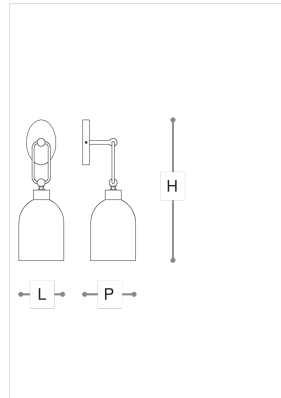

## 4025/APG Valentina

THDP + SIMONE BRETTI

Incanto

Pendant, wall and floor lamps in metal with iron grey or brushed gold finish and red or fumè glass diffuser.

### WORLDWIDE

Dimensions	Light Source	Kg	Dimming	Dimming on request
L 17 - H 54 - P 20	8w - 900 lumen - CRI>80 - 3000K	2	Not included	 DALI - CASAMBI

### NORTH AMERICA

Dimensions	Light Source	Lb	Dimming	Dimming on request
L 7 - H 21 - P 8	8w - 900 lumen - CRI>80 - 3000K	4		

CODE	Structure METAL	Diffuser GLASS
04025AG0 001	 OSP Brushed gold	 RED
04025AG0 003	 OSP Brushed gold	 SMOKE
04025AG0 002	 CDF Iron grey	 RED
04025AG0 004	 CDF Iron grey	 SMOKE

#### Note

Technical drawing, dimensions and light sources refer to the main photo variant. Dimming on request could lead to an increase in the size of the canopy. For available color variants, consult the technical data sheet.