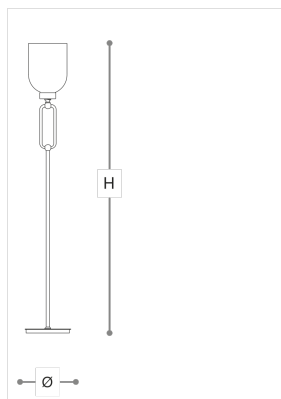

## 4025/P Valentina

THDP + SIMONE BRETTI

Incanto

Pendant, wall and floor lamps in metal with iron grey or brushed gold finish and red or fumè glass diffuser.

### WORLDWIDE

Dimensions	Light Source	Kg	Dimming	Dimming on request
Ø 30 - H 180	1x14w - E27 led	12	TRIAC -	

### NORTH AMERICA

Dimensions	Light Source	Lb	Dimming	Dimming on request
Ø 12 - H 71	1x14w - E26 led	26	TRIAC	

CODE	Structure METAL	Diffuser GLASS
04025010 001	OSP Brushed gold	RED
04025010 003	OSP Brushed gold	SMOKE
04025010 002	CDF Iron grey	RED
04025010 004	CDF Iron grey	SMOKE

### Note

Technical drawing, dimensions and light sources refer to the main photo variant. Dimming on request could lead to an increase in the size of the canopy. For available color variants, consult the technical data sheet.