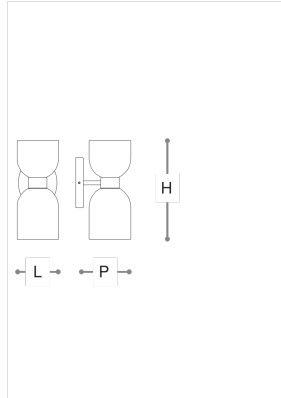

4026/AP2 Caterina

THDP

Incanto

Wall lamp in metal with brushed gold finish with opal white and green glass diffusers. Available in different colours.

WORLDWIDE

Dimensions	Light Source	Kg	Dimming	Dimming on request
L 14 - H 34 - P 19	6,4w - 740 lumen - CRI>80 - 3000K 2700K color temperature on request	2.5	Not included	DALI -

NORTH AMERICA

Dimensions	Light Source	Lb	Dimming	Dimming on request
L 6 - H 13 - P 7	6,4w - 740 lumen - CRI>80 - 3000K 2700K color temperature on request	6		

CODE	Structure METAL	Diffuser GLASS
04026A20 001	OSP Brushed gold	☐ WHITE ☒ OLIVE GREEN

Note

Technical drawing, dimensions and light sources refer to the main photo variant. Dimming on request could lead to an increase in the size of the canopy. For available color variants, consult the technical data sheet.