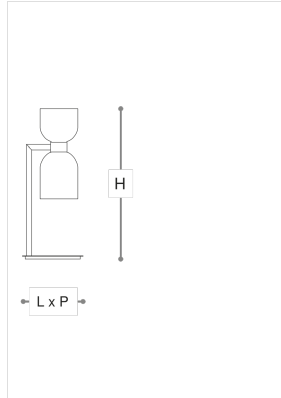

4026/LG Caterina

THDP + SIMONE BRETTI

Incanto

Table, floor and wall lamps in metal with brushed gold finish with opal white and green glass diffusers. Available in different colours

WORLDWIDE

Dimensions	Light Source	Kg	Dimming	Dimming on request
Ø 22 - H 56	6,4w - 740 lumen - CRI>80 - 3000K	2.5	TRIAC -	

NORTH AMERICA

Dimensions	Light Source	Lb	Dimming	Dimming on request
Ø 9 - H 22	6,4w - CRI>80 - 3000K	6		

CODE	Structure METAL	Diffuser GLASS
04026LG0 001	OSP Brushed gold	<input type="radio"/> WHITE <input checked="" type="radio"/> OLIVE GREEN

Note

Technical drawing, dimensions and light sources refer to the main photo variant. Dimming on request could lead to an increase in the size of the canopy. For available color variants, consult the technical data sheet.