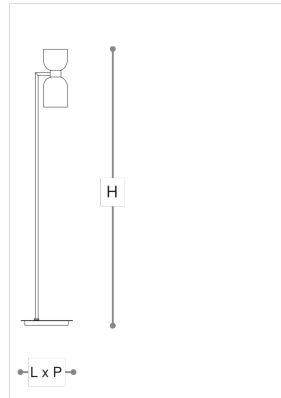

4026/P Caterina

THDP + SIMONE BRETTI

Incanto

Table, floor and wall lamps in metal with brushed gold finish with opal white and green glass diffusers. Available in different colours.

WORLDWIDE

Dimensions	Light Source	Kg	Dimming	Dimming on request
Ø 30 - H 160	6,4w - 740 lumen - CRI>80 - 3000K	12	TRIAC -	

NORTH AMERICA

Dimensions	Light Source	Lb	Dimming	Dimming on request
Ø 12 - H 63	6,4w - 740 lumen - CRI>80 - 3000K	26		

CODE	Structure METAL	Diffuser GLASS
04026010 001	OSP Brushed gold	<input type="radio"/> WHITE <input checked="" type="radio"/> OLIVE GREEN

Note

Technical drawing, dimensions and light sources refer to the main photo variant. Dimming on request could lead to an increase in the size of the canopy. For available color variants, consult the technical data sheet.