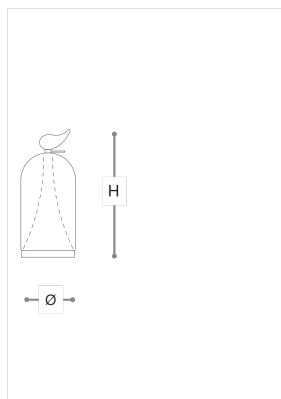

## 4030/LP Munetta

DANILO DE ROSSI

Incanto

Compact cordless table lamp with eight hours of battery life. Shaped blown glass diffuser with blue shaded or copper "Lustro" finish and crystal curl. White glass internal diffuser. Metal structure with iron grey or brushed copper finish. Crystal detail. Touch sensor for adjustment.

### WORLDWIDE

Dimensions	Light Source	Kg	Dimming	Dimming on request
Ø 11 - H 26	2,2w - 250 lumen - CRI>80 - 3000K	1	TOUCH -	

### NORTH AMERICA

Dimensions	Light Source	Lb	Dimming	Dimming on request
Ø 4 - H 10	2,2w - 250 lumen - CRI>80 - 3000K	2		

CODE	Structure METAL	Body GLASS	Diffuser GLASS
04030LP0 001	CDF Iron grey	SHADED MIDNIGHT BLUE	WHITE

#### Note

Technical drawing, dimensions and light sources refer to the main photo variant. Dimming on request could lead to an increase in the size of the canopy. For available color variants, consult the technical data sheet.