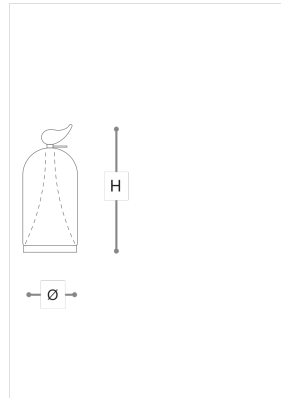

4031/LP Martina

DANILO DE ROSSI

Incanto

Compact cordless table lamp with eight hours of battery life. Shaped blown glass diffuser with blue shaded or copper "Lustro" finish and crystal curl. White glass internal diffuser. Metal structure with iron grey or brushed copper finish. Crystal detail. Touch sensor for brightness adjustment.

WORLDWIDE

Dimensions	Light Source	Kg	Dimming	Dimming on request
Ø 11 - H 26	2,2w - 250 lumen - CRI>80 - 3000K	1	TOUCH -	

NORTH AMERICA

Dimensions	Light Source	Lb	Dimming	Dimming on request
Ø 4 - H 10	2,2w - 250 lumen - CRI>80 - 3000K	2		

CODE	Structure METAL	Body GLASS	Diffuser GLASS
04031LP0 002	COP Brushed copper	SHADED COPPER	WHITE

Note

Technical drawing, dimensions and light sources refer to the main photo variant. Dimming on request could lead to an increase in the size of the canopy. For available color variants, consult the technical data sheet.