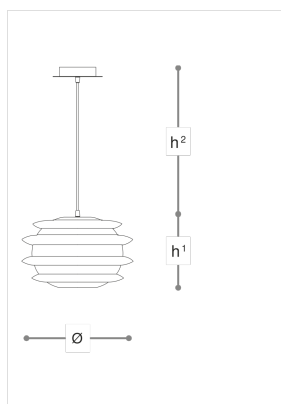

4034/S

Orbite

VALERIO BOTTIN

PAOLO DE LUCCHI

Incanto

Pendant in glass available with transparent, translucent copper or white colour. Metal structure with iron grey finish.

WORLDWIDE

Dimensions	Light Source	Kg	Dimming	Dimming on request
Ø 36 - h ¹ 25 - h ² 10-100	1x14w - E27 led	2	TRIAC -	CASAMBI

NORTH AMERICA

Dimensions	Light Source	Lb	Dimming	Dimming on request
Ø 14 - h ¹ 10 - h ² 4-39	1x14w - E26 led	4	TRIAC	

CODE	Structure METAL	Diffuser GLASS
04034S00 001	CDF Iron grey	WHITE
04034S00 002	CDF Iron grey	TRANSPARENT
04034S00 003	CDF Iron grey	METALLISED COPPER

Note

Technical drawing, dimensions and light sources refer to the main photo variant. Dimming on request could lead to an increase in the size of the canopy. For available color variants, consult the technical data sheet.