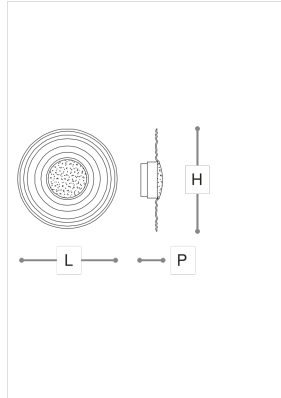

4035/AP Gravity

MARCO PIVA

Incanto

wall lamp in blown glass with satin glass diffuser. Available in different colours. Metal structure with iron grey or chrome finish.

WORLDWIDE

Dimensions	Light Source	Kg	Dimming	Dimming on request
Ø 40 - H 40 - P 9	20,9w - 2200 lumen - CRI>80 - 3000K	4	DALI -	CASAMBI

NORTH AMERICA

Dimensions	Light Source	Lb	Dimming	Dimming on request
Ø 16 - H 16 - P 4	20,9w - 2200 lumen - CRI>80 - 3000K	9		

CODE	Structure METAL	Body GLASS	Diffuser GLASS
04035AP0 001	C Chrome	TRANSPARENT	SATIN WHITE
04035AP0 002	CDF Iron grey	SMOKE	SATIN WHITE
04035AP0 003	CDF Iron grey	BLACK	SATIN WHITE

Note

Technical drawing, dimensions and light sources refer to the main photo variant. Dimming on request could lead to an increase in the size of the canopy. For available color variants, consult the technical data sheet.