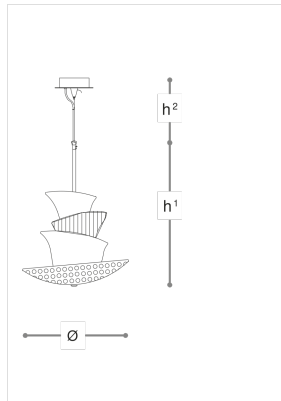

4037/S

Trevi

SILVIO DE PONTE STUDIO
ARCHITECTS

Incanto

Pendant in clear or fumè blown artistic glass pendant composed of four shapes with different textures. Metal structure in chrome or iron grey finish.

WORLDWIDE

Dimensions	Light Source	Kg	Dimming	Dimming on request
Ø 45 - h ¹ 44 - h ² 10-100	20,9w - 2500 lumen - CRI>80 - 3000K	11	Not included	DALI - CASAMBI

NORTH AMERICA

Dimensions	Light Source	Lb	Dimming	Dimming on request
Ø 18 - h ¹ 17 - h ² 4-39	20,9w - CRI>80 - 3000K	24		

CODE	Structure METAL	Diffuser GLASS
040370S0 001	<input checked="" type="radio"/> C Chrome	<input type="radio"/> TRANSPARENT
040370S0 002	<input checked="" type="radio"/> CDF Iron grey	<input type="radio"/> TRANSPARENT
040370S0 003	<input checked="" type="radio"/> C Chrome	<input checked="" type="radio"/> SMOKE
040370S0 004	<input checked="" type="radio"/> CDF Iron grey	<input checked="" type="radio"/> SMOKE

Note

Technical drawing, dimensions and light sources refer to the main photo variant. Dimming on request could lead to an increase in the size of the canopy. For available color variants, consult the technical data sheet.