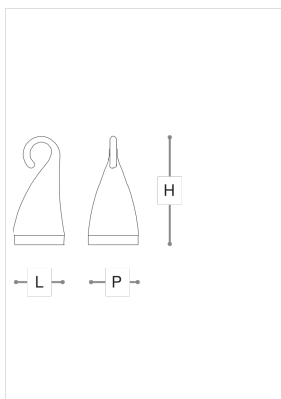

4039/L

Ligea

LORENZO GECHELIN

Incanto

Compact cordless table lamp with eight hours of battery life. Striped blown glass diffuser with white or aquamarine shaded finish. Metal structure with iron grey finish. Touch sensor for dimming.

WORLDWIDE

Dimensions	Light Source	Kg	Dimming	Dimming on request
Ø 12 - H 30	2,2w - 250 lumen - CRI>80 - 3000K	2	TOUCH -	

NORTH AMERICA

Dimensions	Light Source	Lb	Dimming	Dimming on request
Ø 5 - H 12	2,2w - 250 lumen - CRI>80 - 3000K	4		

CODE	Structure METAL	Diffuser GLASS
04039LP0 001	CDF Iron grey	SHADED WHITE
04039LP0 002	CDF Iron grey	AQUA MARINA

Note

Technical drawing, dimensions and light sources refer to the main photo variant. Dimming on request could lead to an increase in the size of the canopy. For available color variants, consult the technical data sheet.