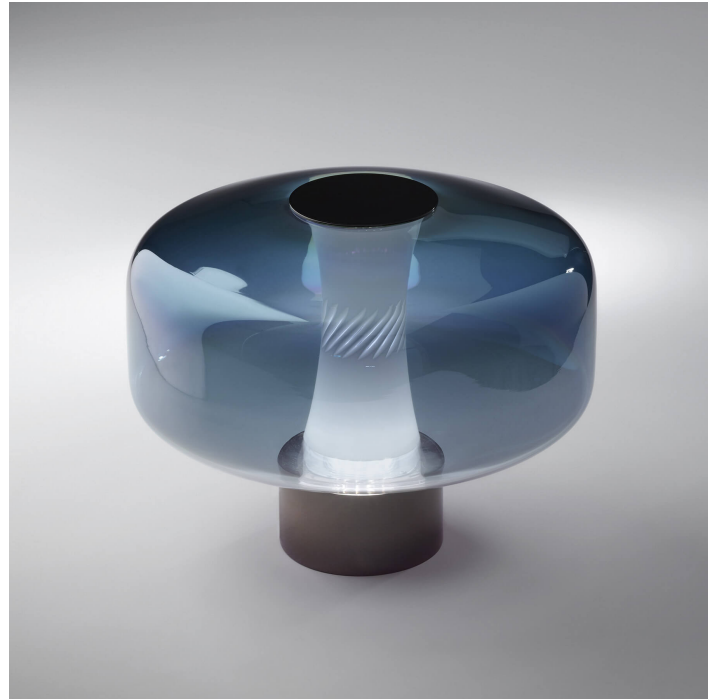

4040/L Solene

DANILO DE ROSSI

Incanto

Table lamp in blown glass with shaded blue or shaded gold finish. Internal diffuser in hand-carved white blown glass diffuser. Metal structure with iron grey finish.

WORLDWIDE

Dimensions	Light Source	Kg	Dimming	Dimming on request
Ø 33 - H 25	7,8w - 1000 lumen - CRI>80 - 3000K	4	TRIAC -	

NORTH AMERICA

Dimensions	Light Source	Lb	Dimming	Dimming on request
Ø 13 - H 10	7,8w - 1000 lumen - CRI>80 - 3000K	9		

CODE	Structure METAL	Body GLASS	Diffuser GLASS
04040L00 001	CDF Iron grey	BLUE SHADED	<input type="radio"/> WHITE
04040L00 002	CDF Iron grey	GOLD SHADED	<input type="radio"/> WHITE

Note

Technical drawing, dimensions and light sources refer to the main photo variant. Dimming on request could lead to an increase in the size of the canopy. For available color variants, consult the technical data sheet.