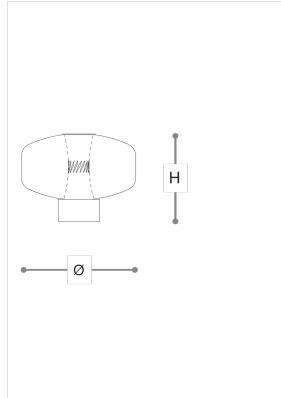

4040/L Solene

DANILO DE ROSSI

Incanto

Table lamp in blown glass with shaded blue or shaded gold finish. Internal diffuser in hand-carved white blown glass diffuser. Metal structure with iron grey finish.

WORLDWIDE

Dimensions	Light Source	Kg	Dimming	Dimming on request
Ø 33 - H 25	7,8w - 1000 lumen - CRI>80 - 3000K	4	TRIAC -	

NORTH AMERICA

Dimensions	Light Source	Lb	Dimming	Dimming on request
Ø 13 - H 10	7,8w - 1000 lumen - CRI>80 - 3000K	9		

CODE	Structure METAL	Body GLASS	Diffuser GLASS
04040L00 001	CDF Iron grey	BLUE SHADED	<input type="radio"/> WHITE
04040L00 002	CDF Iron grey	GOLD SHADED	<input type="radio"/> WHITE

Note

Technical drawing, dimensions and light sources refer to the main photo variant. Dimming on request could lead to an increase in the size of the canopy. For available color variants, consult the technical data sheet.