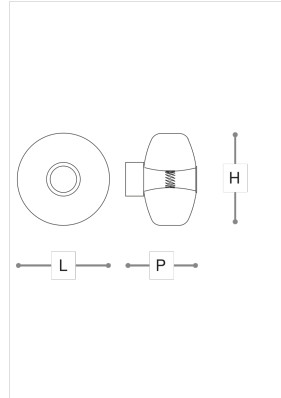

4040/AP Solene

DANILO DE ROSSI

Incanto

Wall lamp in blown glass with shaded blue or shaded gold finish. Internal diffuser in hand-carved white blown glass diffuser. Metal structure with iron grey finish.

WORLDWIDE

Dimensions	Light Source	Kg	Dimming	Dimming on request
Ø 33 - H 33 - P 25	7,8w - 1000 lumen - CRI>80 - 3000K	4	DALI -	CASAMBI

NORTH AMERICA

Dimensions	Light Source	Lb	Dimming	Dimming on request
Ø 13 - H 13 - P 10	7,8w - CRI>80 - 3000K	9		

CODE	Structure METAL	Body GLASS	Diffuser GLASS
04040AP0 001	CDF Iron grey	BLUE SHADED	<input type="radio"/> WHITE
04040AP0 002	CDF Iron grey	GOLD SHADED	<input type="radio"/> WHITE

Note

Technical drawing, dimensions and light sources refer to the main photo variant. Dimming on request could lead to an increase in the size of the canopy. For available color variants, consult the technical data sheet.