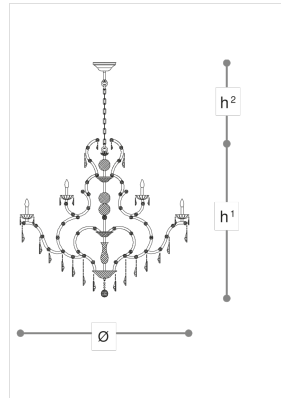

**5101/42**  
**5101**

ITALAMP STUDIO

Opera

Mariateresa style chandelier, metal with chrome finish. Sapphire glass pendants and details. Available in different dimensions and colours.

**WORLDWIDE**

Dimensions	Light Source	Kg	Dimming	Dimming on request
Ø 150 - h <sup>1</sup> 140 - h <sup>2</sup> 10-100	42x6w - E14 led	95	TRIAC -	CASAMBI

**NORTH AMERICA**

Dimensions	Light Source	Lb	Dimming	Dimming on request
Ø 59 - h <sup>1</sup> 55 - h <sup>2</sup> 4-39	42x6w - E12 led	209	TRIAC	

CODE	Structure METAL	Body GLASS CRYSTAL	Pendants CRYSTAL	Pendants GLASS
05101420 001	<input checked="" type="radio"/> C Chrome	<input type="radio"/> TRANSPARENT		<input type="radio"/> TRANSPARENT
05101420 002	<input checked="" type="radio"/> C Chrome	<input type="radio"/> TRANSPARENT	<input type="radio"/> TRANSPARENT	
05101420 003	<input checked="" type="radio"/> C Chrome	<input checked="" type="radio"/> SAPPHIRE	<input checked="" type="radio"/> SAPPHIRE	

Note

Technical drawing, dimensions and light sources refer to the main photo variant. Dimming on request could lead to an increase in the size of the canopy. For available color variants, consult the technical data sheet.