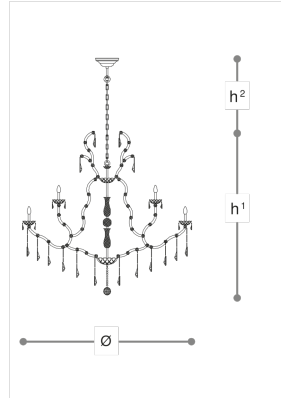

**5102/36**

**5102**

ITALAMP STUDIO

Opera

Mariateresa style chandelier, metal with chrome or gold finish, topaz or amber krek glass pendants and details. Available in different dimensions.

**WORLDWIDE**

Dimensions	Light Source	Kg	Dimming	Dimming on request
Ø 160 - h <sup>1</sup> 160 - h <sup>2</sup> 10-100	36x6w - E14 led	90	TRIAC -	CASAMBI

**NORTH AMERICA**

Dimensions	Light Source	Lb	Dimming	Dimming on request
Ø 63 - h <sup>1</sup> 63 - h <sup>2</sup> 4-39	36x6w - E12 led	198	TRIAC	

CODE	Structure METAL	Body GLASS CRYSTAL	Pendants CRYSTAL	Pendants GLASS
05102360 001	<input checked="" type="radio"/> C Chrome	<input type="radio"/> TRANSPARENT		<input type="radio"/> TRANSPARENT
05102360 002	<input checked="" type="radio"/> C Chrome	<input type="radio"/> TRANSPARENT		<input checked="" type="radio"/> TRANSPARENT KREK
05102360 003	<input checked="" type="radio"/> C Chrome	<input type="radio"/> TRANSPARENT	<input type="radio"/> TRANSPARENT	
05102360 004	<input checked="" type="radio"/> O Shiny gold	<input checked="" type="radio"/> AMBER		<input checked="" type="radio"/> KREK AMBER
05102360 005	<input checked="" type="radio"/> O Shiny gold	<input checked="" type="radio"/> TOPAZ		<input checked="" type="radio"/> TOPAZ

Note

Technical drawing, dimensions and light sources refer to the main photo variant. Dimming on request could lead to an increase in the size of the canopy. For available color variants, consult the technical data sheet.