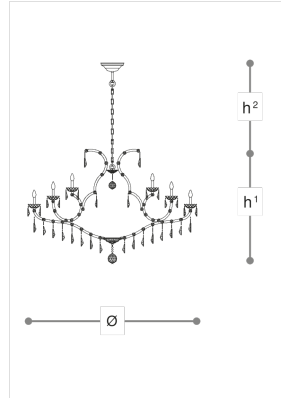

**5103/54**  
**5103**

ITALAMP STUDIO

Opera

Mariateresa style chandelier, metal with gold finish, topaz or clear glass pendants and details. Available in different dimensions and colours.

**WORLDWIDE**

Dimensions	Light Source	Kg	Dimming	Dimming on request
Ø 160 - h <sup>1</sup> 110 - h <sup>2</sup> 10-100	54x6w - E14 led	86	TRIAC -	CASAMBI

**NORTH AMERICA**

Dimensions	Light Source	Lb	Dimming	Dimming on request
Ø 63 - h <sup>1</sup> 43 - h <sup>2</sup> 4-39	54x6w - E12 led	190	TRIAC	

CODE	Structure METAL	Body GLASS	Body GLASS CRYSTAL	Pendants CRYSTAL	Pendants GLASS	Pendants CRYSTAL GLASS
05103540 001	<input checked="" type="radio"/> C Chrome	<input type="radio"/>	<input type="radio"/> TRANSPARENT	<input type="radio"/>	<input type="radio"/> TRANSPARENT	<input type="radio"/>
05103541 002	<input checked="" type="radio"/> O Shiny gold	<input type="radio"/>	<input type="radio"/> TRANSPARENT	<input type="radio"/> TRANSPARENT	<input type="radio"/>	<input type="radio"/>
05103540 003	<input checked="" type="radio"/> O Shiny gold	<input type="radio"/>	<input checked="" type="radio"/> TOPAZ	<input type="radio"/>	<input type="radio"/>	<input checked="" type="radio"/> TOPAZ
05103541 001	<input checked="" type="radio"/> O Shiny gold	<input type="radio"/> TRANSPARENT	<input type="radio"/>	<input type="radio"/>	<input type="radio"/> TRANSPARENT	<input type="radio"/>
05103540 002	<input checked="" type="radio"/> C Chrome	<input type="radio"/> TRANSPARENT	<input type="radio"/>	<input type="radio"/> TRANSPARENT	<input type="radio"/>	<input type="radio"/>

Note

Technical drawing, dimensions and light sources refer to the main photo variant. Dimming on request could lead to an increase in the size of the canopy. For available color variants, consult the technical data sheet.