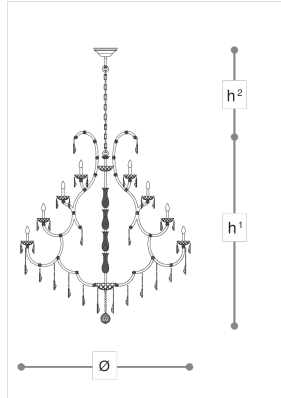

5104/60

5104

ITALAMP STUDIO

Opera

Mariateresa style chandelier, metal structure with chrome finish, clear glass pendants and details. Available in different dimensions.

WORLDWIDE

Dimensions	Light Source	Kg	Dimming	Dimming on request
Ø 160 - h ¹ 180 - h ² 10-100	60x6w - E14 led	102	TRIAC -	 CASAMBI

NORTH AMERICA

Dimensions	Light Source	Lb	Dimming	Dimming on request
Ø 63 - h ¹ 71 - h ² 4-39	60x6w - E12 led	225	TRIAC	

CODE	Structure METAL	Body GLASS CRYSTAL	Pendants CRYSTAL	Pendants GLASS
05104600 001	<input checked="" type="radio"/> C Chrome	<input checked="" type="radio"/> SATIN WHITE		<input checked="" type="radio"/> SATIN WHITE
05104600 002	<input checked="" type="radio"/> C Chrome	<input checked="" type="radio"/> SATIN WHITE	<input type="radio"/> TRANSPARENT	

Note

Technical drawing, dimensions and light sources refer to the main photo variant. Dimming on request could lead to an increase in the size of the canopy. For available color variants, consult the technical data sheet.