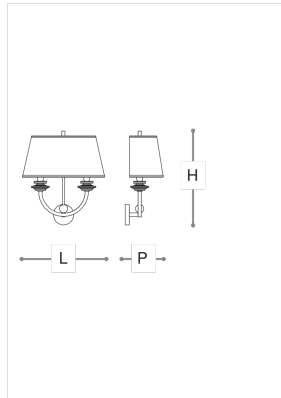

7015/AP2

Agata

ITALAMP STUDIO

Opera

Wall lamps with white or black metal. Chrome and clear glass details.
 White or black fabric shade.

WORLDWIDE

Dimensions	Light Source	Kg	Dimming	Dimming on request
L 40 - H 45 - P 18	2x6w - E14 led	3	TRIAC -	 CASAMBI

NORTH AMERICA

Dimensions	Light Source	Lb	Dimming	Dimming on request
L 16 - H 18 - P 7	2x6w - E12 led	7	TRIAC	

CODE	Structure METAL	Lampshade FABRIC	Detail GLASS
07015AP2 001	<input checked="" type="radio"/> C Chrome	<input checked="" type="radio"/> WHITE COTTON	<input type="radio"/> TRANSPARENT
07015AP2 002	<input checked="" type="radio"/> C Chrome	<input checked="" type="radio"/> BLACK COTTON	<input type="radio"/> TRANSPARENT

Note

Technical drawing, dimensions and light sources refer to the main photo variant. Dimming on request could lead to an increase in the size of the canopy. For available color variants, consult the technical data sheet.