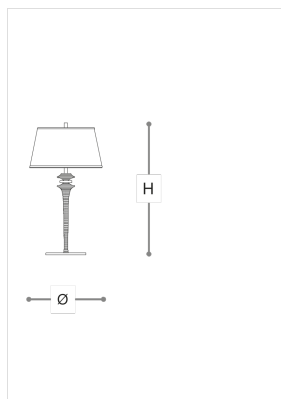

### Agata

ITALAMP STUDIO

Opera

Table lamp with white or black metal. Chrome and clear glass details.  
White or black fabric shade.

#### WORLDWIDE

Dimensions	Light Source	Kg	Dimming	Dimming on request
Ø 30 - H 55	1x14w - E27 led	2	TRIAC -	

#### NORTH AMERICA

Dimensions	Light Source	Lb	Dimming	Dimming on request
Ø 12 - H 22	1x14w - E26 led	4	TRIAC	

CODE	Structure METAL	Lampshade FABRIC	Detail GLASS
07015LP0 001	<input checked="" type="radio"/> C Chrome <input type="radio"/> B White	<input checked="" type="radio"/> WHITE COTTON	<input type="radio"/> TRANSPARENT
07015LP0 002	<input type="radio"/> C Chrome <input checked="" type="radio"/> N Black	<input checked="" type="radio"/> BLACK COTTON	<input type="radio"/> TRANSPARENT