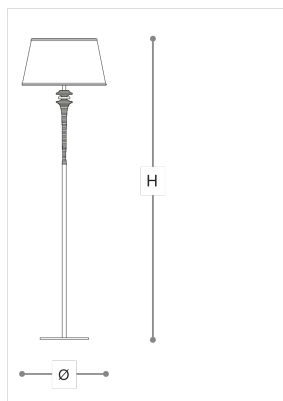

## 7015/P Agata

ITALAMP STUDIO

Opera

Floor lamps with white or black metal. Chrome and clear glass details.  
White or black fabric shade.

### WORLDWIDE

Dimensions	Light Source	Kg	Dimming	Dimming on request
Ø 45 - H 170	1x14w - E27 led	13	TRIAC -	

### NORTH AMERICA

Dimensions	Light Source	Lb	Dimming	Dimming on request
Ø 18 - H 67	1x14w - E26 led	29	TRIAC	

CODE	Structure METAL	Lampshade FABRIC	Detail GLASS
07015010 001	<input checked="" type="radio"/> C Chrome <input type="radio"/> B White	<input checked="" type="radio"/> WHITE COTTON	<input type="radio"/> TRANSPARENT
07015010 002	<input type="radio"/> C Chrome <input checked="" type="radio"/> N Black	<input checked="" type="radio"/> BLACK COTTON	<input type="radio"/> TRANSPARENT

#### Note

Technical drawing, dimensions and light sources refer to the main photo variant. Dimming on request could lead to an increase in the size of the canopy. For available color variants, consult the technical data sheet.