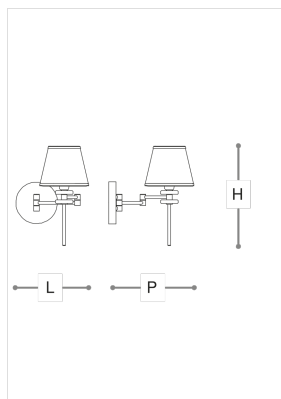

7020/AP1

Perla

ITALAMP STUDIO

Incanto

Wall lamp in metal with chrome, black or white finish and glass details.
Black or white fabric shade.

WORLDWIDE

Dimensions	Light Source	Kg	Dimming	Dimming on request
L 14 - H 28 - P 23	1x6w - E14 led	2	TRIAC -	CASAMBI

NORTH AMERICA

Dimensions	Light Source	Lb	Dimming	Dimming on request
L 6 - H 11 - P 9	1x6w - E12 led	4	TRIAC	

CODE	Structure METAL	Lampshade FABRIC	Detail CRYSTAL	Detail GLASS
07020AP1 001	<input checked="" type="radio"/> C Chrome <input type="radio"/> B White	<input checked="" type="radio"/> WHITE COTTON	<input type="radio"/> TRANSPARENT	
07020AP1 002	<input type="radio"/> C Chrome <input checked="" type="radio"/> N Black	<input checked="" type="radio"/> BLACK COTTON		<input type="radio"/> TRANSPARENT

Note

Technical drawing, dimensions and light sources refer to the main photo variant. Dimming on request could lead to an increase in the size of the canopy. For available color variants, consult the technical data sheet.