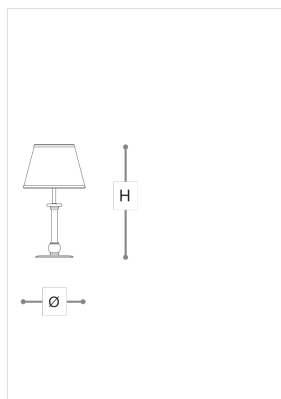

7020/LP

Perla

ITALAMP STUDIO

Incanto

Table lamp in metal with chrome, black or white finish and glass details, black or white fabric shade.

WORLDWIDE

Dimensions	Light Source	Kg	Dimming	Dimming on request
Ø 25 - H 45	1x14w - E27 led	2	TRIAC -	

NORTH AMERICA

Dimensions	Light Source	Lb	Dimming	Dimming on request
Ø 10 - H 18	1x14w - E26 led	4	TRIAC	

CODE	Structure METAL	Lampshade FABRIC	Detail CRYSTAL	Detail GLASS
07020LP0 001	<input checked="" type="radio"/> C Chrome <input type="radio"/> B White	<input checked="" type="radio"/> WHITE COTTON		<input type="radio"/> TRANSPARENT
07020LP0 002	<input type="radio"/> C Chrome <input checked="" type="radio"/> N Black	<input checked="" type="radio"/> BLACK COTTON	<input type="radio"/> TRANSPARENT	

Note

Technical drawing, dimensions and light sources refer to the main photo variant. Dimming on request could lead to an increase in the size of the canopy. For available color variants, consult the technical data sheet.