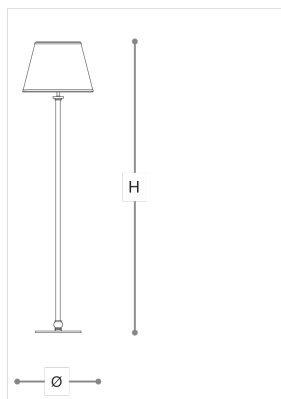

7020/P

Perla

ITALAMP STUDIO

Incanto

Floor lamp in metal with chrome, black or white finish and glass details, black or white fabric shade.

WORLDWIDE

Dimensions	Light Source	Kg	Dimming	Dimming on request
Ø 40 - H 170	1x14w - E27 led	12	TRIAC -	

NORTH AMERICA

Dimensions	Light Source	Lb	Dimming	Dimming on request
Ø 16 - H 67	1x14w - E26 led	26	TRIAC	

CODE	Structure METAL	Lampshade FABRIC	Detail CRYSTAL	Detail GLASS
07020010 001	<input type="radio"/> C Chrome <input type="radio"/> B White	<input type="radio"/> WHITE COTTON		<input type="radio"/> TRANSPARENT
07020010 002	<input type="radio"/> C Chrome <input type="radio"/> N Black	<input type="radio"/> BLACK COTTON	<input type="radio"/> TRANSPARENT	

Note

Technical drawing, dimensions and light sources refer to the main photo variant. Dimming on request could lead to an increase in the size of the canopy. For available color variants, consult the technical data sheet.