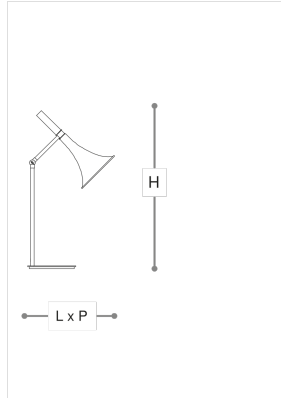

7026/LG

Baffo

MATTEO BIANCHI

Incanto

Table lamps with transparent glass shaded in titanium, gold or white colour. Metal structure matching with the glass colour.

WORLDWIDE

Dimensions	Light Source	Kg	Dimming	Dimming on request
L 21 - H 68 - P 38	1x6w - E14 led	4	TRIAC -	

NORTH AMERICA

Dimensions	Light Source	Lb	Dimming	Dimming on request
L 8 - H 27 - P 15	1x6w - E12 led	9	TRIAC	

CODE	Structure METAL	Diffuser GLASS
07026LG0 001	B White	SHADED WHITE
07026LG0 002	CDF Iron grey	SHADED TITANIUM
07026LG0 003	OC Light gold	GOLD SHADED
07026LG0 004	MB Matt black	SHADED TITANIUM

Note

Technical drawing, dimensions and light sources refer to the main photo variant. Dimming on request could lead to an increase in the size of the canopy. For available color variants, consult the technical data sheet.