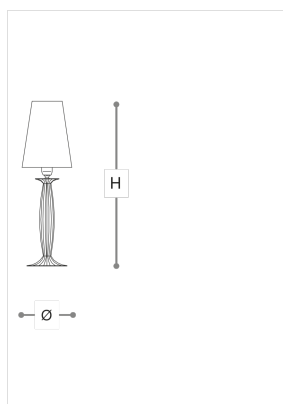

### Phebo

ROBERTA VITADELLO

STEFANO TRAVERSO

Opera

Table lamp in transparent or amber carved crystal with orange or black fabric shade. Metal structure in nickel or gold finish.

#### WORLDWIDE

Dimensions	Light Source	Kg	Dimming	Dimming on request
Ø 20 - H 64	1x10w - E27 led	3	TRIAC -	

#### NORTH AMERICA

Dimensions	Light Source	Lb	Dimming	Dimming on request
Ø 8 - H 25	1x10w - E26 led	7	TRIAC	

CODE	Structure METAL	Body CRYSTAL	Lampshade FABRIC
08007LG2	NK Shiny nickel	TRANSPARENT	BLACK CHINETTE 20
08007LG0	O Shiny gold	AMBER	AMBER ORGANZA 304