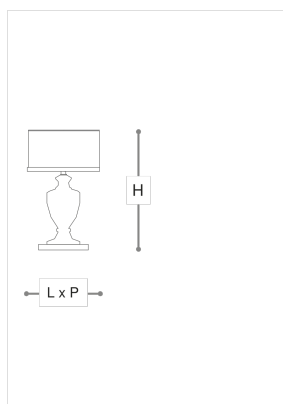

8010/LG

8010

ROBERTA VITADELLO

STEFANO TRAVERSO

Opera

Table lamp in clear crystal with white fabric shade. Metal details with chrome finish.

WORLDWIDE

| Dimensions | Light Source | Kg | Dimming | Dimming on request |
|--------------------|-----------------|----|---------|--------------------|
| L 36 - H 60 - P 23 | 1x14w - E27 led | 10 | TRIAC - | |

NORTH AMERICA

| Dimensions | Light Source | Lb | Dimming | Dimming on request |
|-------------------|-----------------|----|---------|--------------------|
| L 14 - H 24 - P 9 | 1x14w - E26 led | 22 | TRIAC | |

| CODE | Structure METAL | Body CRYSTAL | Lampshade FABRIC |
|----------|---|-----------------------------------|--|
| 08010LG0 | <input checked="" type="radio"/> C Chrome | <input type="radio"/> TRANSPARENT | <input checked="" type="radio"/> WHITE PONGE' 01 |

Note

Technical drawing, dimensions and light sources refer to the main photo variant. Dimming on request could lead to an increase in the size of the canopy. For available color variants, consult the technical data sheet.