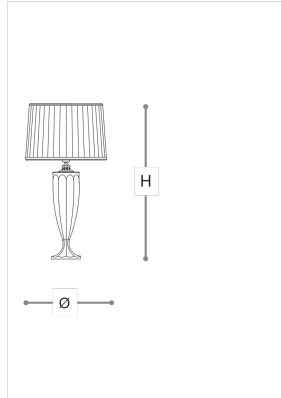

8038/LG

8038

ITALAMP STUDIO

Opera

Table lamp in carved crystal with yellow pleated fabric shade. Metal details with chrome finish.

WORLDWIDE

Dimensions	Light Source	Kg	Dimming	Dimming on request
Ø 40 - H 77	1x14w - E27 led	7	TRIAC -	

NORTH AMERICA

Dimensions	Light Source	Lb	Dimming	Dimming on request
Ø 16 - H 30	1x14w - E26 led	15	TRIAC	

CODE	Structure METAL	Body CRYSTAL	Lampshade FABRIC
08038LG0	 C Chrome	 TRANSPARENT	 SENAPE PONGE'

Note

Technical drawing, dimensions and light sources refer to the main photo variant. Dimming on request could lead to an increase in the size of the canopy. For available color variants, consult the technical data sheet.