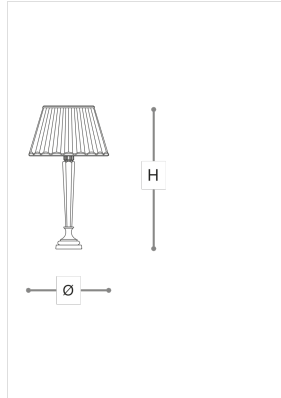

8052/LG

8052

ROBERTA VITADELLO

Opera

Table and floor lamps in clear carved crystal, metal base with antique gold finish and ivory pleated fabric shade.

WORLDWIDE

Dimensions	Light Source	Kg	Dimming	Dimming on request
Ø 40 - H 73	1x14w - E27 led	7	TRIAC -	

NORTH AMERICA

Dimensions	Light Source	Lb	Dimming	Dimming on request
Ø 16 - H 29	1x14w - E26 led	15	TRIAC	

CODE	Structure METAL	Body CRYSTAL	Lampshade FABRIC
08052LG0	OA Antique gold	TRANSPARENT	IVORY PONGE' 41

Note

Technical drawing, dimensions and light sources refer to the main photo variant. Dimming on request could lead to an increase in the size of the canopy. For available color variants, consult the technical data sheet.