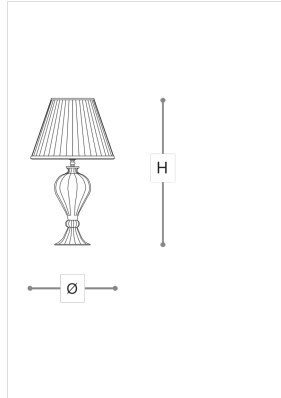

8054/LG

8054

ITALAMP STUDIO

Opera

Table lamp in amber or turquoise crystal with yellow or turquoise fabric shade. Metal details with antique gold or nickel finish. Available in different dimensions and colours.

WORLDWIDE

Dimensions	Light Source	Kg	Dimming	Dimming on request
Ø 40 - H 70	1x14w - E27 led	10	TRIAC	

NORTH AMERICA

Dimensions	Light Source	Lb	Dimming	Dimming on request
Ø 16 - H 28	1x14w - E26 led	22	TRIAC	

Note

Technical drawing, dimensions and light sources refer to the main photo variant. Dimming on request could lead to an increase in the size of the canopy. For available color variants, consult the technical data sheet.