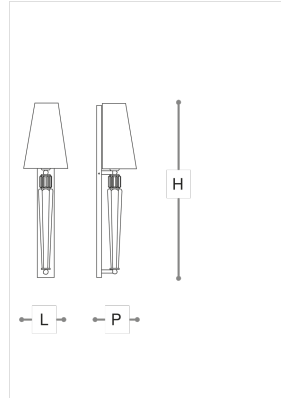

## Spillo

ITALAMP STUDIO

Opera

Wall lamp in carved crystal and metal with chrome finish, blue fabric shade.

### WORLDWIDE

Dimensions	Light Source	Kg	Dimming	Dimming on request
L 19 - H 76 - P 16	1x10w - E27 led	3	TRIAC	 CASAMBI

### NORTH AMERICA

Dimensions	Light Source	Lb	Dimming	Dimming on request
L 7 - H 30 - P 6	1x10w - E26 led	7	TRIAC	

CODE	Structure METAL	Lampshade FABRIC	Detail CRYSTAL
08057AP0 001	 C Chrome	 CHINETTE BLUE 14	 TRANSPARENT