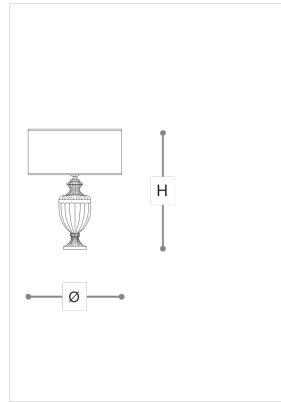

8062/GD

8062

ROBERTA VITADELLO

STEFANO TRAVERSO

Opera

Table lamp in carved crystal available in white, black, red and teak colours, with fabric shade colour matching the base.

WORLDWIDE

Dimensions	Light Source	Kg	Dimming	Dimming on request
Ø 42 - H 58	1x14w - E27 led	12	TRIAC	

NORTH AMERICA

Dimensions	Light Source	Lb	Dimming	Dimming on request
Ø 17 - H 23	1x14w - E26 led	26	TRIAC	

CODE	Structure METAL	Body CRYSTAL	Lampshade FABRIC
08062GD0	C Chrome	TRANSPARENT	WHITE PONGE' 01
08062GD1	C Chrome	WHITE	WHITE PONGE' 01
08062GD2	C Chrome	BLACK	BLACK CHINETTE 20
08062GD3	C Chrome	RED	RED SHANTUNG
08062GD4	CDF Iron grey	TEAK	BROWN SHANTUNG

Note

Technical drawing, dimensions and light sources refer to the main photo variant. Dimming on request could lead to an increase in the size of the canopy. For available color variants, consult the technical data sheet.