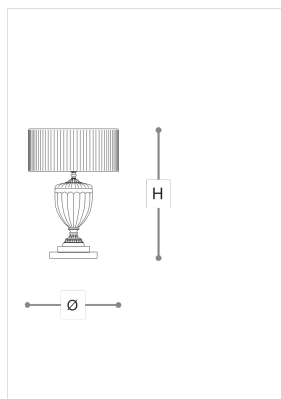

8075/G

8075

ITALAMP STUDIO

Opera

Table lamp in clear carved crystal with nickel finish metal base, white plissé fabric shade.

WORLDWIDE

Dimensions	Light Source	Kg	Dimming	Dimming on request
Ø 45 - H 58	1x14w - E27 led	9	TRIAC	

NORTH AMERICA 

Dimensions	Light Source	Lb	Dimming	Dimming on request
Ø 18 - H 23	1x14w - E26 led	20	TRIAC	

CODE	Structure METAL	Body CRYSTAL	Lampshade FABRIC
080750G2	 Shiny gold	<input type="radio"/> TRANSPARENT	<input type="radio"/> WHITE ORGANZA 272
080750G6	 Shiny nickel	<input type="radio"/> TRANSPARENT	<input type="radio"/> WHITE ORGANZA 272

Note

Technical drawing, dimensions and light sources refer to the main photo variant. Dimming on request could lead to an increase in the size of the canopy. For available color variants, consult the technical data sheet.