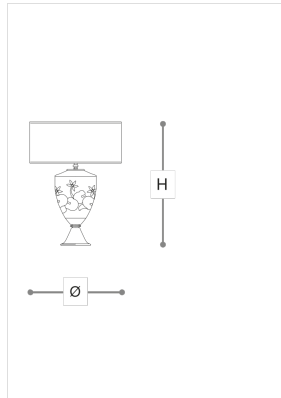

### 8086

ROBERTA VITADELLO

Opera

Table lamp in amber and blue overlaid crystal, with blue navy fabric shade.  
Metal details with nickel finish.

#### WORLDWIDE

Dimensions	Light Source	Kg	Dimming	Dimming on request
Ø 44 - H 60	1x14w - E27 led	7	TRIAC	

#### NORTH AMERICA

Dimensions	Light Source	Lb	Dimming	Dimming on request
Ø 17 - H 24	1x14w - E26 led	15	TRIAC	

CODE	Structure METAL	Body CRYSTAL	Lampshade FABRIC
080860G0	NK Shiny nickel	AMBER BLUE	NAVY BLUE PONGE'

#### Note

Technical drawing, dimensions and light sources refer to the main photo variant. Dimming on request could lead to an increase in the size of the canopy. For available color variants, consult the technical data sheet.