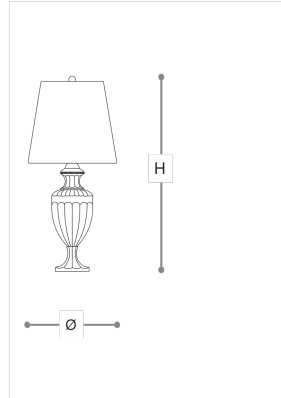

8088/G

8088

ROBERTA VITADELLO

Opera

Table lamp in clear or amber carved crystal and white fabric shade. Metal details with chrome or matt gold finish.

WORLDWIDE

Dimensions	Light Source	Kg	Dimming	Dimming on request
Ø 53 - H 113	3x6w - E14 led	14	TRIAC	

NORTH AMERICA

Dimensions	Light Source	Lb	Dimming	Dimming on request
Ø 21 - H 44	3x6w - E12 led	31	TRIAC	

CODE	Structure METAL	Body CRYSTAL	Lampshade FABRIC
080880G0 001	C Chrome	TRANSPARENT	WHITE PONGE' 01
080880G0 002	OP Matt gold	AMBER	WHITE PONGE' 01

Note

Technical drawing, dimensions and light sources refer to the main photo variant. Dimming on request could lead to an increase in the size of the canopy. For available color variants, consult the technical data sheet.