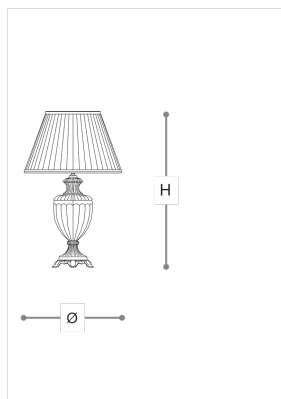

8092/LG

8092

ITALAMP STUDIO

Opera

Table lamp in amber carved crystal, metal base with matt gold finish and yellow pleated fabric shade. Available in different dimensions and colours.

WORLDWIDE

Dimensions	Light Source	Kg	Dimming	Dimming on request
Ø 46 - H 73	1x14w - E27 led	9	TRIAC	

NORTH AMERICA

Dimensions	Light Source	Lb	Dimming	Dimming on request
Ø 18 - H 29	1x14w - E26 led	20	TRIAC	

CODE	Structure METAL	Body CRYSTAL	Lampshade FABRIC
080920G2	C Chrome	TRANSPARENT	IVORY PONGE' 41
080920G0	OP Matt gold	AMBER	YELLOW PONGE'

Note

Technical drawing, dimensions and light sources refer to the main photo variant. Dimming on request could lead to an increase in the size of the canopy. For available color variants, consult the technical data sheet.