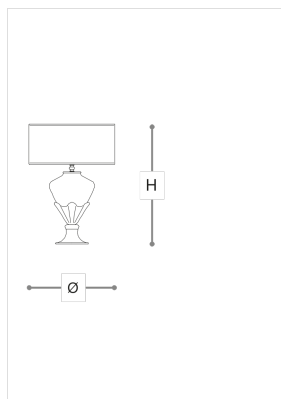

8104/LG

8104

ROBERTA VITADELLO

Opera

Table lamp in overlaid crystal with clear or amber crystal base, with ivory fabric shade. Metal details with nickel finish. Available in different colours.

WORLDWIDE

Dimensions	Light Source	Kg	Dimming	Dimming on request
Ø 42 - H 57	1x14w - E27 led	6	TRIAC	

NORTH AMERICA

Dimensions	Light Source	Lb	Dimming	Dimming on request
Ø 17 - H 22	1x14w - E26 led	13	TRIAC	

CODE	Structure METAL	Body CRYSTAL	Lampshade FABRIC
08104LP0	NK Shiny nickel	TRANSPARENT	WHITE PONGE' 01
08104LG2	NK Shiny nickel	VIOLET	WHITE PONGE' 01
08104LG4	NK Shiny nickel	AMBER	WHITE PONGE' 01

Note

Technical drawing, dimensions and light sources refer to the main photo variant. Dimming on request could lead to an increase in the size of the canopy. For available color variants, consult the technical data sheet.