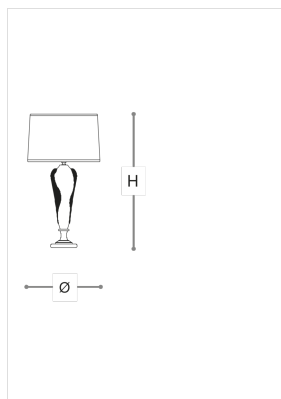

8109/LG

8109

ROBERTA VITADELLO

Opera

Table lamp in black and clear overlaid crystal and black fabric shade.
Metal details with chrome finish.

WORLDWIDE

Dimensions	Light Source	Kg	Dimming	Dimming on request
Ø 38 - H 69	1x14w - E27 led	7	TRIAC	

NORTH AMERICA

Dimensions	Light Source	Lb	Dimming	Dimming on request
Ø 15 - H 27	1x14w - E26 led	15	TRIAC	

CODE	Structure METAL	Body CRYSTAL	Lampshade FABRIC
08109LG0	NK Shiny nickel	TRANSPARENT BLACK	BLACK PONGE'

Note

Technical drawing, dimensions and light sources refer to the main photo variant. Dimming on request could lead to an increase in the size of the canopy. For available color variants, consult the technical data sheet.