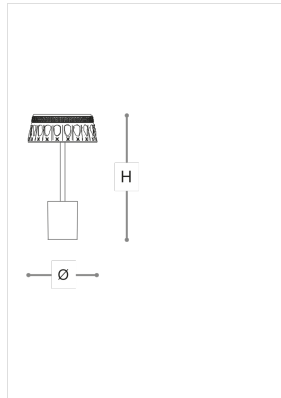

8141/LP

Ester

STEFANO TRAVERSO

Opera

Table lamp with carved crystal diffuser in aubergine and etched colours with Calacatta gold marble base and brushed light gold structure.

WORLDWIDE

Dimensions	Light Source	Kg	Dimming	Dimming on request
Ø 20 - H 36	7,8w - 1000 lumen - CRI>80 - 3000K	5	PUSH	

NORTH AMERICA

Dimensions	Light Source	Lb	Dimming	Dimming on request
Ø 8 - H 14	7,8w - 1000 lumen - CRI>80 - 3000K	11	PUSH	

CODE	Structure METAL	Body MARBLE	Diffuser CRYSTAL
08141LP0 002	OCSP Brushed light gold	GOLDEN CALACET	VIOLET
08141LP0 001	OCSP Brushed light gold	GOLDEN CALACET	ACIDATE

Note

Technical drawing, dimensions and light sources refer to the main photo variant. Dimming on request could lead to an increase in the size of the canopy. For available color variants, consult the technical data sheet.