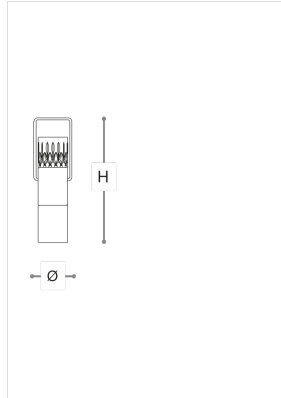

8143/L

Elsa

STEFANO TRAVERSO

Opera

Table lamp in gold Calacatta marble and handcarved crystal diffuser.
Decorative accessory in metal with brushed light gold finish.

WORLDWIDE

Dimensions	Light Source	Kg	Dimming	Dimming on request
Ø 9 - H 31	7w - 850 lumen - CRI>90 - 3000K	5	PUSH	

NORTH AMERICA

Dimensions	Light Source	Lb	Dimming	Dimming on request
Ø 4 - H 12	7w - 850 lumen - CRI>90 - 3000K	11	PUSH	

CODE	Structure METAL	Body MARBLE	Diffuser CRYSTAL
081430L0 001	OSCP Brushed light gold	GOLDEN CALACET	TRANSPARENT

Note

Technical drawing, dimensions and light sources refer to the main photo variant. Dimming on request could lead to an increase in the size of the canopy. For available color variants, consult the technical data sheet.