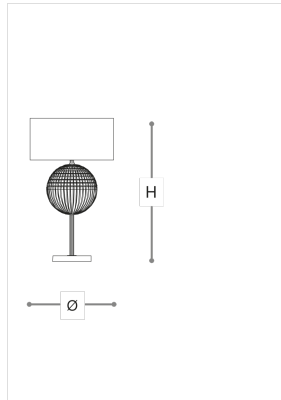

8160/LG Brigitta

ITALAMP STUDIO

Opera

Table lamp in metal with gold nickel finish, carved clear and teak crystal and dove colour fabric shade. Available in different colours.

WORLDWIDE

Dimensions	Light Source	Kg	Dimming	Dimming on request
Ø 38 - H 65	1x14w - E27 2,5w Led led	9	TRIAC	CASAMBI

NORTH AMERICA

Dimensions	Light Source	Lb	Dimming	Dimming on request
Ø 15 - H 26	1x14w - E26 2,5w Led led	20	TRIAC	

CODE	Structure METAL	Body CRYSTAL	Lampshade FABRIC
08160LG0 001	ON Gold nickel	TRANSPARENT TEAK	TORTORA

Note

Technical drawing, dimensions and light sources refer to the main photo variant. Dimming on request could lead to an increase in the size of the canopy. For available color variants, consult the technical data sheet.