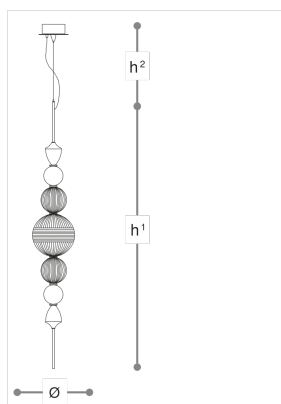

8161/S

Greta

ROBERTA VITADELLO

STEFANO TRAVERSO

Opera

Suspension lamp with metal frame in light gold or nickel gold finish and hand-cut blown crystal diffuser.

WORLDWIDE

Dimensions	Light Source	Kg	Dimming	Dimming on request
Ø 26 - h ¹ 167 - h ² 10-100	24w - 870 lumen - CRI>80 - 3000K 2700K color temperature on request	15	Not included	DALI - CASAMBI

NORTH AMERICA

Dimensions	Light Source	Lb	Dimming	Dimming on request
Ø 10 - h ¹ 66 - h ² 4-39	24w - 870 lumen - CRI>80 - 3000K 2700K color temperature on request	33	Not included	

CODE	Structure METAL	Diffuser CRYSTAL
081610S0 001	NK Shiny nickel	<ul style="list-style-type: none"> SATIN WHITE TRANSPARENT TEAK
081610S0 002	OC Light gold	<ul style="list-style-type: none"> SATIN WHITE TRANSPARENT TEAK

Note

Technical drawing, dimensions and light sources refer to the main photo variant. Dimming on request could lead to an increase in the size of the canopy. For available color variants, consult the technical data sheet.