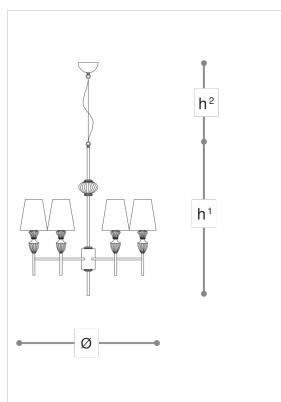

8162/8

Giuno

ROBERTA VITADELLO

STEFANO TRAVERSO

Opera

Chandelier in teak crystal, metal with nickel and white metal finish structure and fabric shades.

WORLDWIDE

Dimensions	Light Source	Kg	Dimming	Dimming on request
Ø 80 - h ¹ 90 - h ² 10-100	8x3,5w - G9 led	7	TRIAC - DALI	CASAMBI

NORTH AMERICA

Dimensions	Light Source	Lb	Dimming	Dimming on request
Ø 31 - h ¹ 35 - h ² 4-39	8x3,5w - G9 led	15	TRIAC	

CODE	Structure METAL	Lampshade FABRIC	Detail CRYSTAL
08162080 001	<input type="radio"/> NK Shiny nickel <input type="radio"/> B White	<input type="radio"/> TORTORA	<input type="radio"/> TEAK

Note

Technical drawing, dimensions and light sources refer to the main photo variant. Dimming on request could lead to an increase in the size of the canopy. For available color variants, consult the technical data sheet.