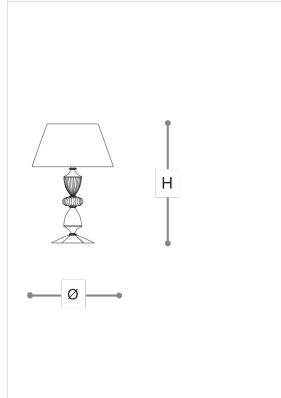

8162/LP Amelie

ITALAMP STUDIO

Opera

Table lamp in transparent and teak carved crystal. Metal with white, gold nickel and nickel finishes.

WORLDWIDE

Dimensions	Light Source	Kg	Dimming	Dimming on request
Ø 36 - H 53	1x10w - E27 led	8	TRIAC	

NORTH AMERICA

Dimensions	Light Source	Lb	Dimming	Dimming on request
Ø 14 - H 21	1x10w - E26 led	18	TRIAC	

CODE	Structure METAL	Lampshade FABRIC	Detail CRYSTAL
08162LP0 001	<ul style="list-style-type: none"> ON Gold nickel NK Shiny nickel B White 	<ul style="list-style-type: none"> TORTORA 	<ul style="list-style-type: none"> TRANSPARENT TEAK

Note

Technical drawing, dimensions and light sources refer to the main photo variant. Dimming on request could lead to an increase in the size of the canopy. For available color variants, consult the technical data sheet.