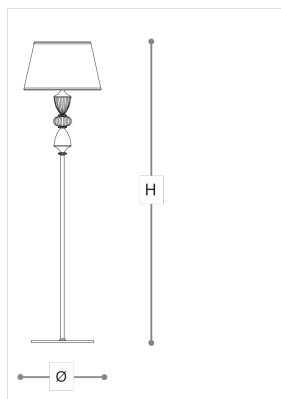

8162/P Amelie

ITALAMP STUDIO

Opera

Floor lamp in transparent and teak carved crystal. Metal with white, gold nickel and nickel finishes.

WORLDWIDE

Dimensions	Light Source	Kg	Dimming	Dimming on request
Ø 45 - H 175	1x14w - E27 led	13	TRIAC	

NORTH AMERICA

Dimensions	Light Source	Lb	Dimming	Dimming on request
Ø 18 - H 69	1x14w - E26 led	29	TRIAC	

CODE	Structure METAL	Lampshade FABRIC	Detail CRYSTAL
08162010 001	<input type="radio"/> ON Gold nickel <input type="radio"/> NK Shiny nickel <input type="radio"/> B White	<input type="radio"/> TORTORA	<input type="radio"/> TRANSPARENT

Note

Technical drawing, dimensions and light sources refer to the main photo variant. Dimming on request could lead to an increase in the size of the canopy. For available color variants, consult the technical data sheet.