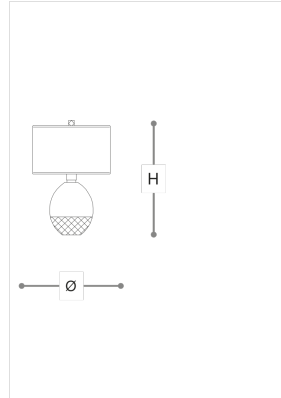

8166/LP Verbena

ITALAMP STUDIO

Opera

Table lamp in clear carved crystal with blue sugar paper fabric shade.
Metal details with chrome finish.

WORLDWIDE

Dimensions	Light Source	Kg	Dimming	Dimming on request
Ø 32 - H 47	1x14w - E27 led	5	TRIAC	

NORTH AMERICA

Dimensions	Light Source	Lb	Dimming	Dimming on request
Ø 13 - H 19	1x14w - E26 led	11	TRIAC	

CODE	Structure METAL	Body CRYSTAL	Lampshade FABRIC
08166LG0 001	C Chrome	TRANSPARENT	SUGAR PAPER

Note

Technical drawing, dimensions and light sources refer to the main photo variant. Dimming on request could lead to an increase in the size of the canopy. For available color variants, consult the technical data sheet.