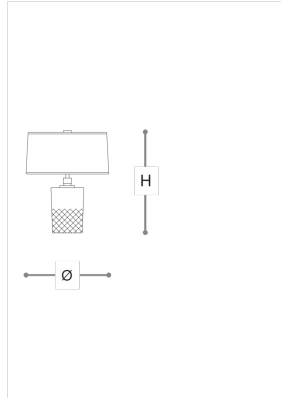

8167/LG

Neroli

ROBERTA VITADELLO

Opera

Table lamp in clear carved crystal with black or ivory fabric shade. Metal details with chrome finish.

WORLDWIDE

Dimensions	Light Source	Kg	Dimming	Dimming on request
Ø 40 - H 51	2x10w - E27 led	5.5	TRIAC	

NORTH AMERICA

Dimensions	Light Source	Lb	Dimming	Dimming on request
Ø 16 - H 20	2x10w - E26 led	12	TRIAC	

CODE	Structure METAL	Body CRYSTAL	Lampshade FABRIC
08167LG0 001	C Chrome	TRANSPARENT	MICRO BLACK SATIN
08167LG0 002	C Chrome	TRANSPARENT	IVORY MICRO SATIN

Note

Technical drawing, dimensions and light sources refer to the main photo variant. Dimming on request could lead to an increase in the size of the canopy. For available color variants, consult the technical data sheet.