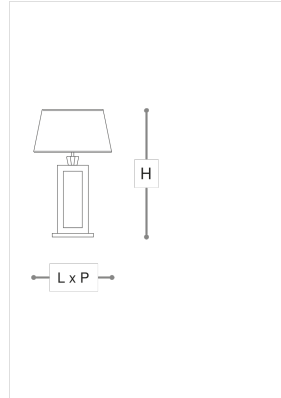

8169/LG

Gassa

ROBERTA VITADELLO

Opera

Table lamp in metal with chrome finish, black crystal detail, marble base and black fabric shade.