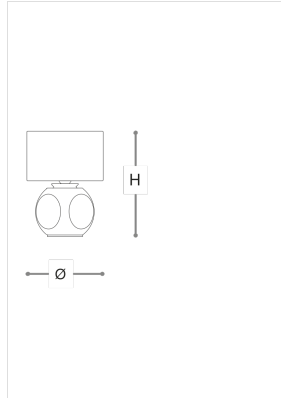

8172/LG

Cloe

ROBERTA VITADELLO

Opera

Table lamp in ruled blown glass with light gold or chrome metal finish and fabric diffuser. Available in different colours.

WORLDWIDE

Dimensions	Light Source	Kg	Dimming	Dimming on request
Ø 26 - H 36	1x10w - E27 led	4	TRIAC	

NORTH AMERICA

Dimensions	Light Source	Lb	Dimming	Dimming on request
Ø 10 - H 14	1x10w - E26 led	9	TRIAC	

CODE	Structure METAL	Body GLASS	Lampshade FABRIC
08172LG0 001	C Chrome	TRANSPARENT	IVORY COTTON
08172LG0 002	C Chrome	TRANSPARENT	BLACK COTTON
08172LG0 003	C Chrome	TRANSPARENT	ANTHRACITE COTTON 72
08172LG0 004	OC Light gold	YELLOW	IVORY COTTON
08172LG0 005	OC Light gold	YELLOW	BLACK COTTON
08172LG0 006	OC Light gold	YELLOW	ANTHRACITE COTTON 72

Note

Technical drawing, dimensions and light sources refer to the main photo variant. Dimming on request could lead to an increase in the size of the canopy. For available color variants, consult the technical data sheet.