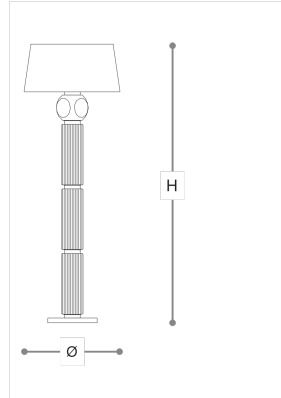

8173/P3 Matilda

ROBERTA VITADELLO

Opera

Foor lamp with metal structure in light gold finish, coloured blown glass body and fabric shade. Available in different colours.

WORLDWIDE

Dimensions	Light Source	Kg	Dimming	Dimming on request
Ø 62 - H 179	3x10w - E27 led	21	TRIAC	

NORTH AMERICA

Dimensions	Light Source	Lb	Dimming	Dimming on request
Ø 24 - H 70	3x10w - E26 led	46	TRIAC	

CODE	Structure METAL	Body GLASS	Lampshade FABRIC
08173P30 002	 OC Light gold	 YELLOW  TORTORA	 SORYA BROWN
08173P30 001	 OC Light gold	 GREEN  TORTORA	 SORYA BROWN

Note

Technical drawing, dimensions and light sources refer to the main photo variant. Dimming on request could lead to an increase in the size of the canopy. For available color variants, consult the technical data sheet.