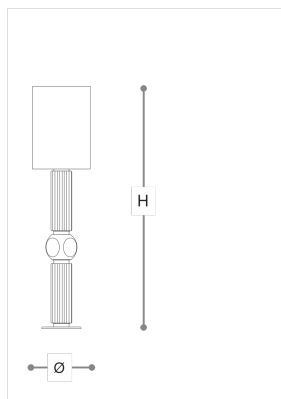

### Matilda

ROBERTA VITADELLO

Opera

Four lamp with metal structure in light gold finish, coloured blown glass body and fabric shade. Available in different colours.

#### WORLDWIDE

Dimensions	Light Source	Kg	Dimming	Dimming on request
Ø 44 - H 167	1x14w - E27 led	18	TRIAC	

#### NORTH AMERICA

Dimensions	Light Source	Lb	Dimming	Dimming on request
Ø 17 - H 66	1x14w - E26 led	40	TRIAC	

CODE	Structure METAL	Body GLASS	Lampshade FABRIC
08173P20 001	OC Light gold	GREEN TORTORA	SORYA BROWN
08173P20 002	OC Light gold	YELLOW TORTORA	SORYA BROWN

#### Note

Technical drawing, dimensions and light sources refer to the main photo variant. Dimming on request could lead to an increase in the size of the canopy. For available color variants, consult the technical data sheet.